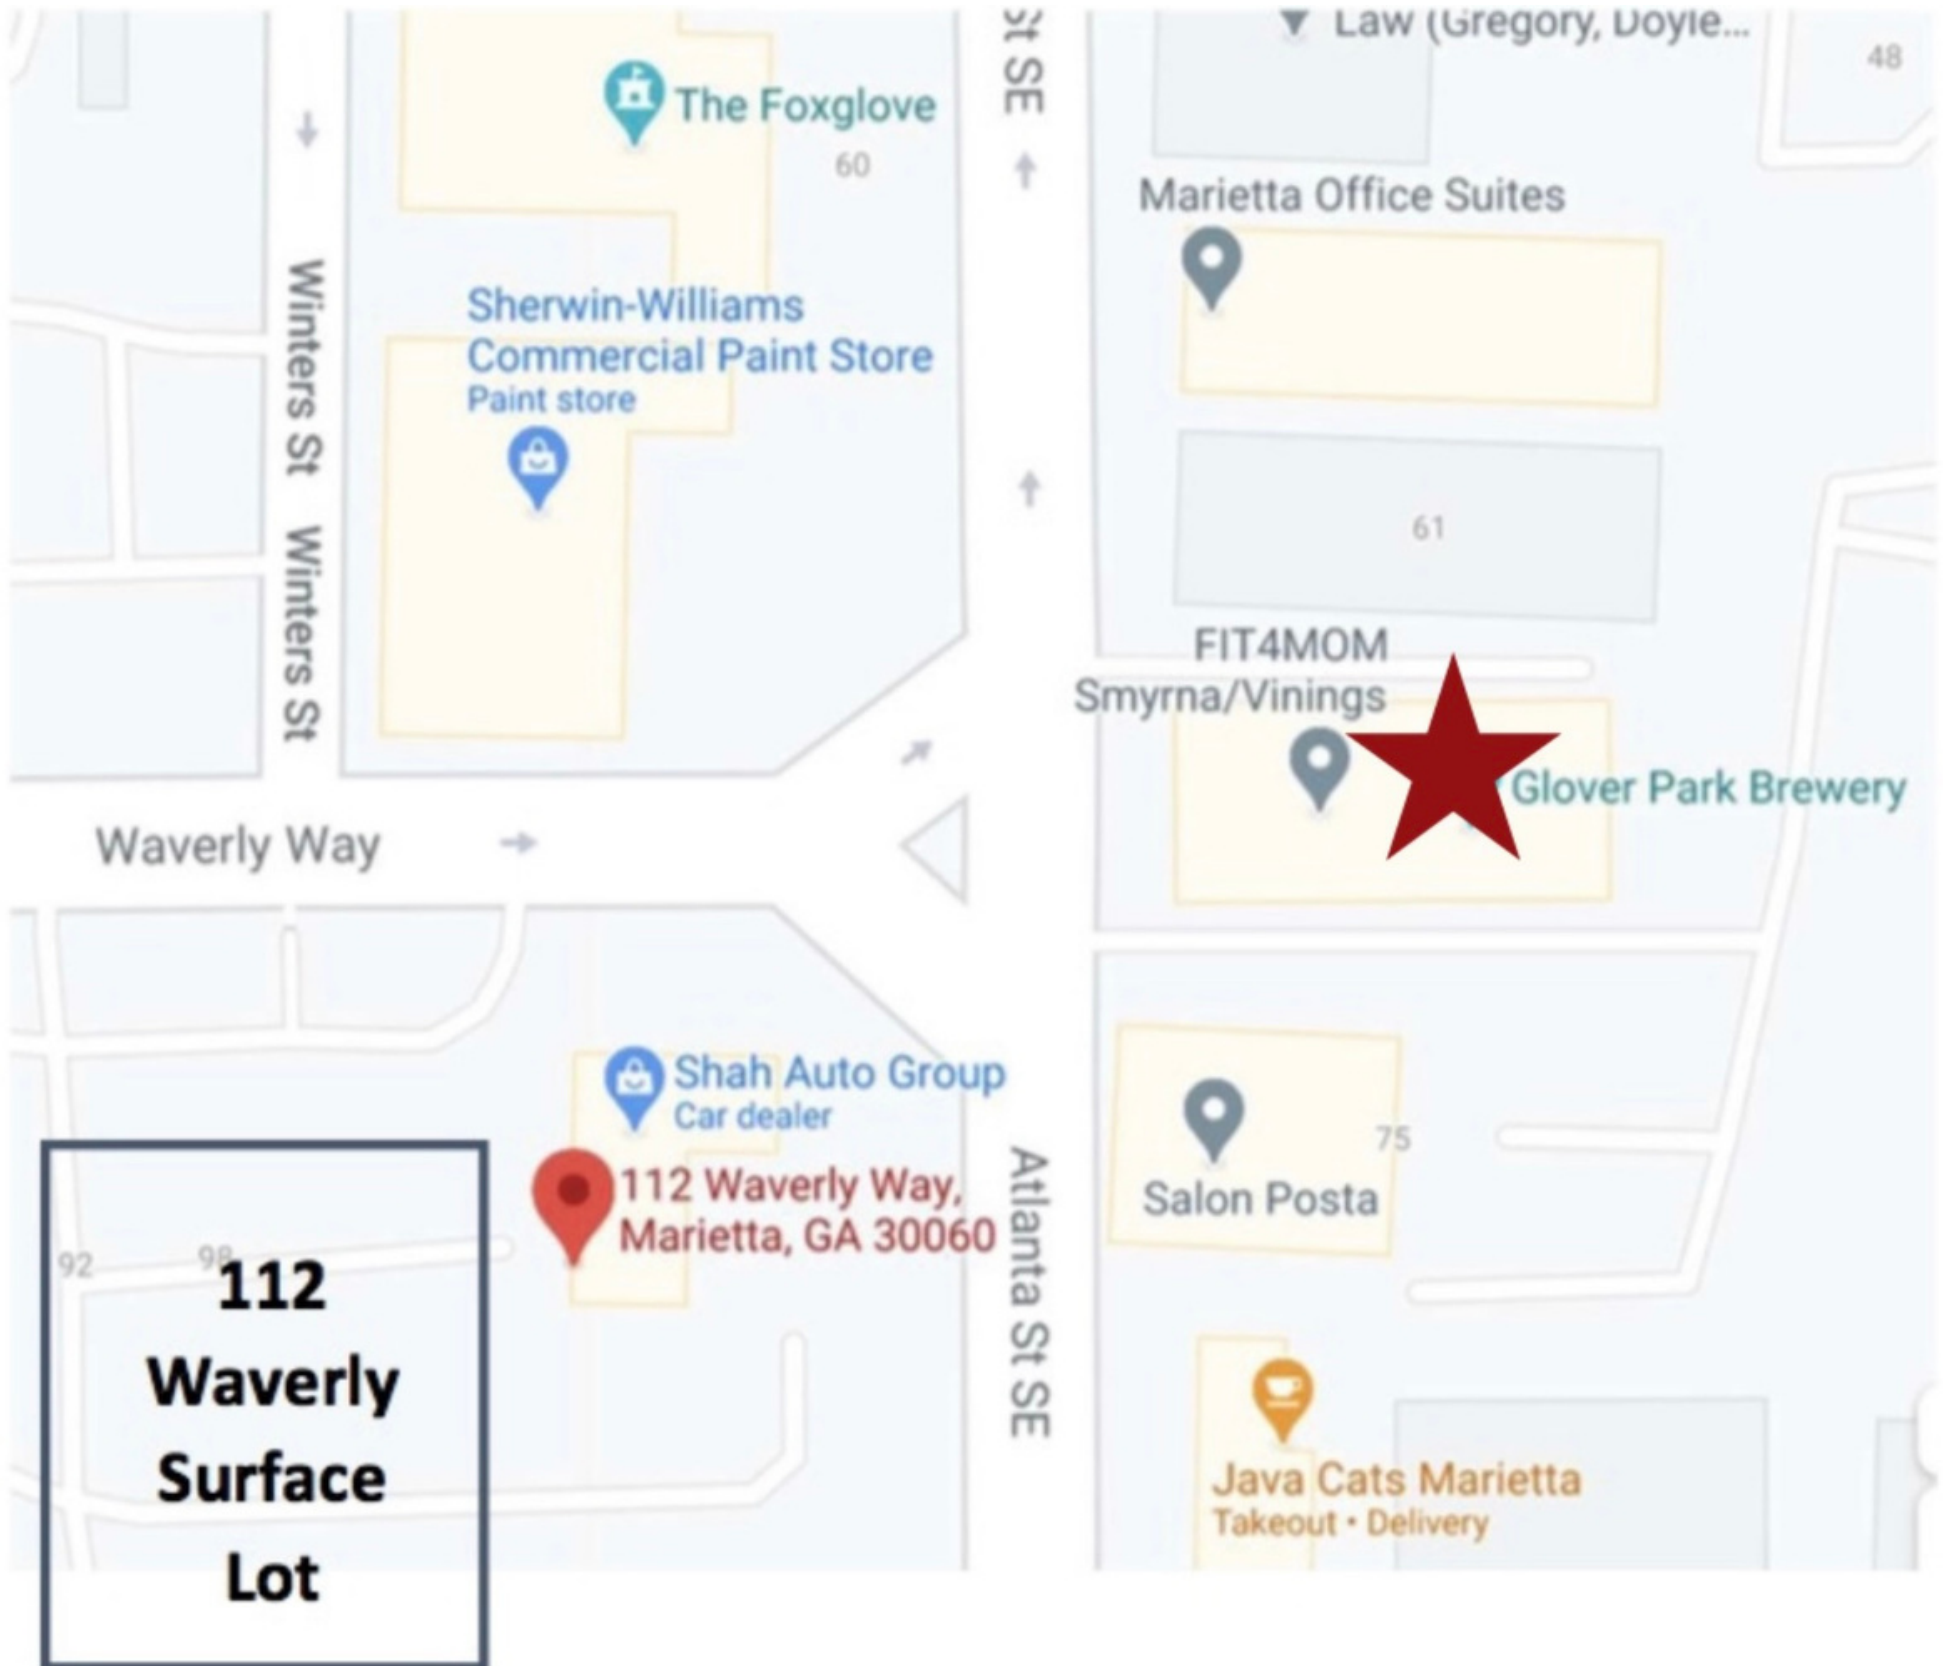

# GLOVER PARK BREWERY PARKING MAP

# ADDITIONAL NEARBY PAID PARKING LOTS

88 WAVERLY WAY .....	5 MIN WALK
48 ATLANTA ST .....	5 MIN WALK
31 ATLANTA ST .....	5 MIN WALK
72 WAVERLY WAY .....	5 MIN WALK
78 ATLANTA ST .....	5 MIN WALK
119 ANDERSON ST .....	7 MIN WALK
186 ROSWELL ST .....	10 MIN WALK

A limited amount of unpaid parallel street parking spots are available throughout downtown Marietta